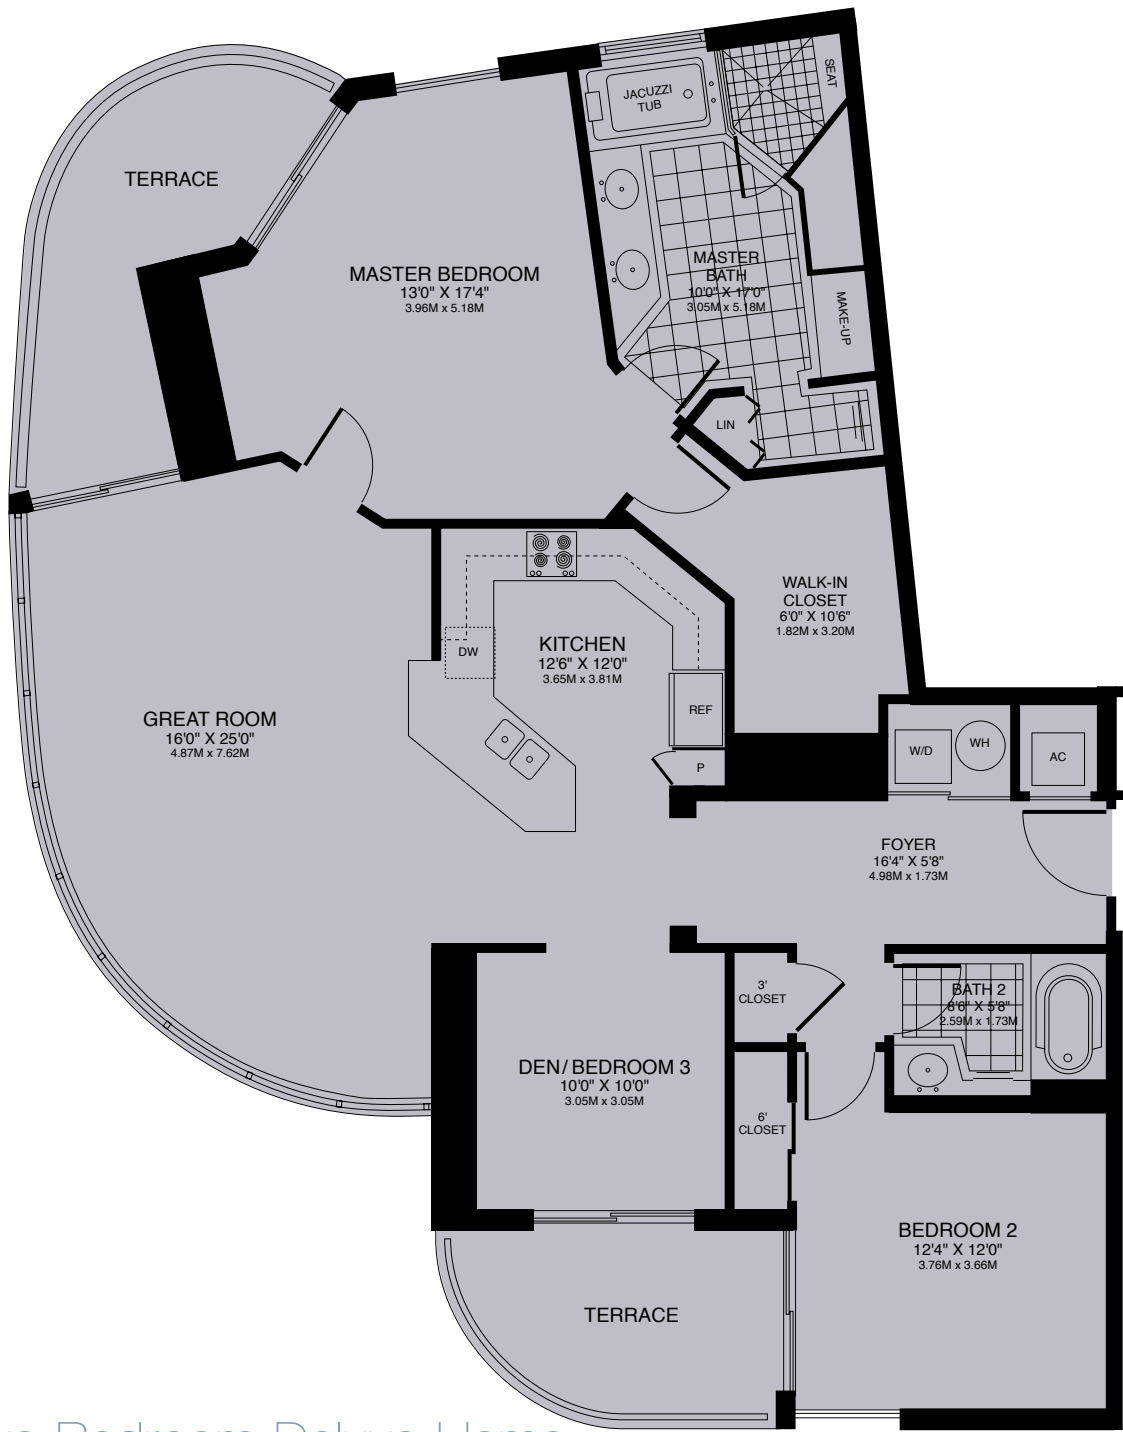

# TWO BEDROOM DELUXE HOME

## Two Bedroom Deluxe Home

Enclosed Area	1,658 Sq. Ft.
Terrace Area	233 Sq. Ft.
Total Residence	1,891 Sq. Ft.