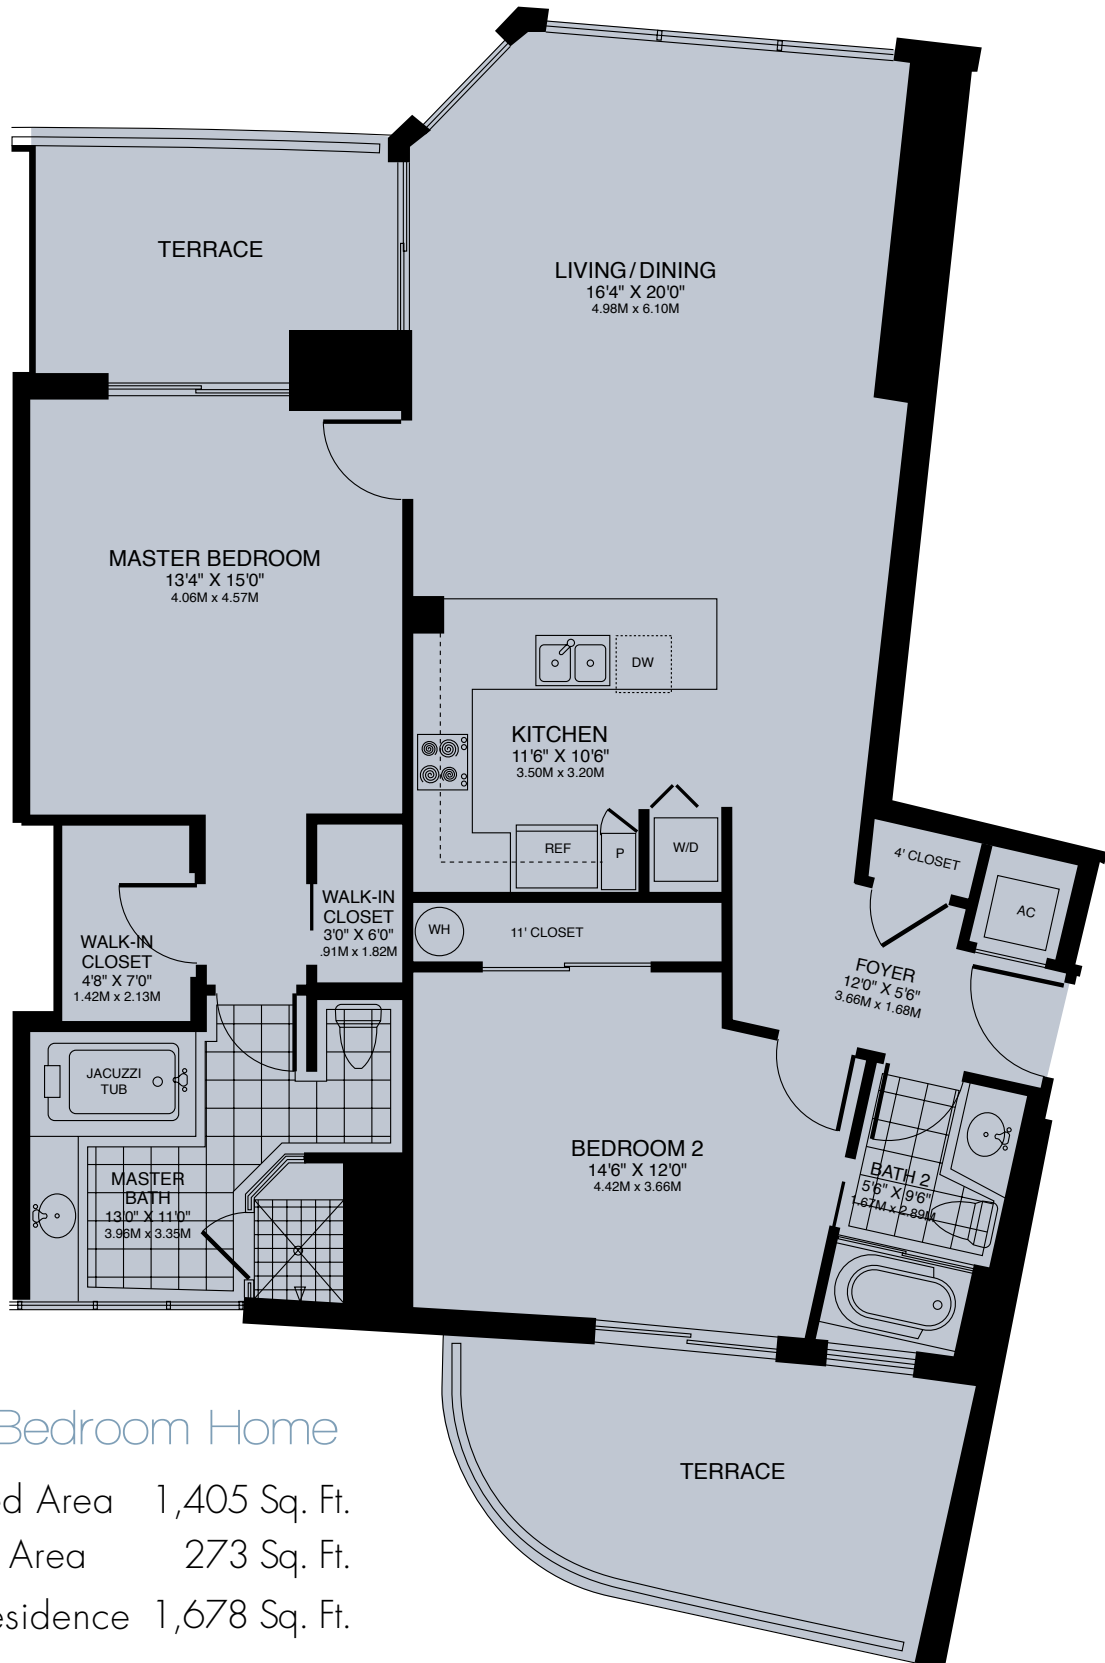

# TWO BEDROOM HOME

## Two Bedroom Home

Enclosed Area 1,405 Sq. Ft.  
Terrace Area 273 Sq. Ft.  
Total Residence 1,678 Sq. Ft.