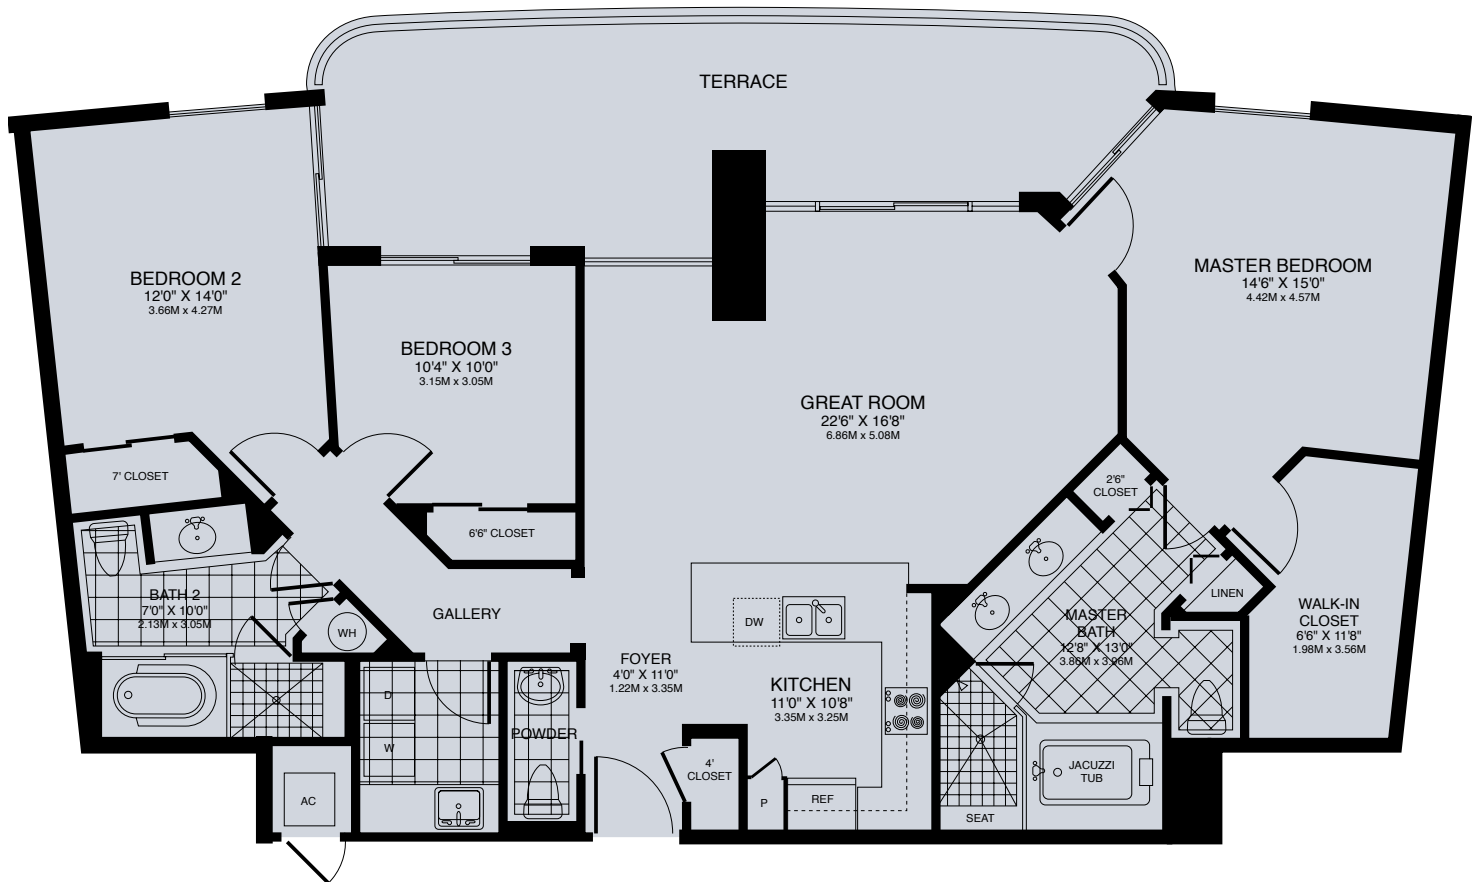

THREE BEDROOM HOME

Three Bedroom Home

Enclosed Area 1,646 Sq. Ft.
Terrace Area 324 Sq. Ft.
Total Residence 1,970 Sq. Ft.