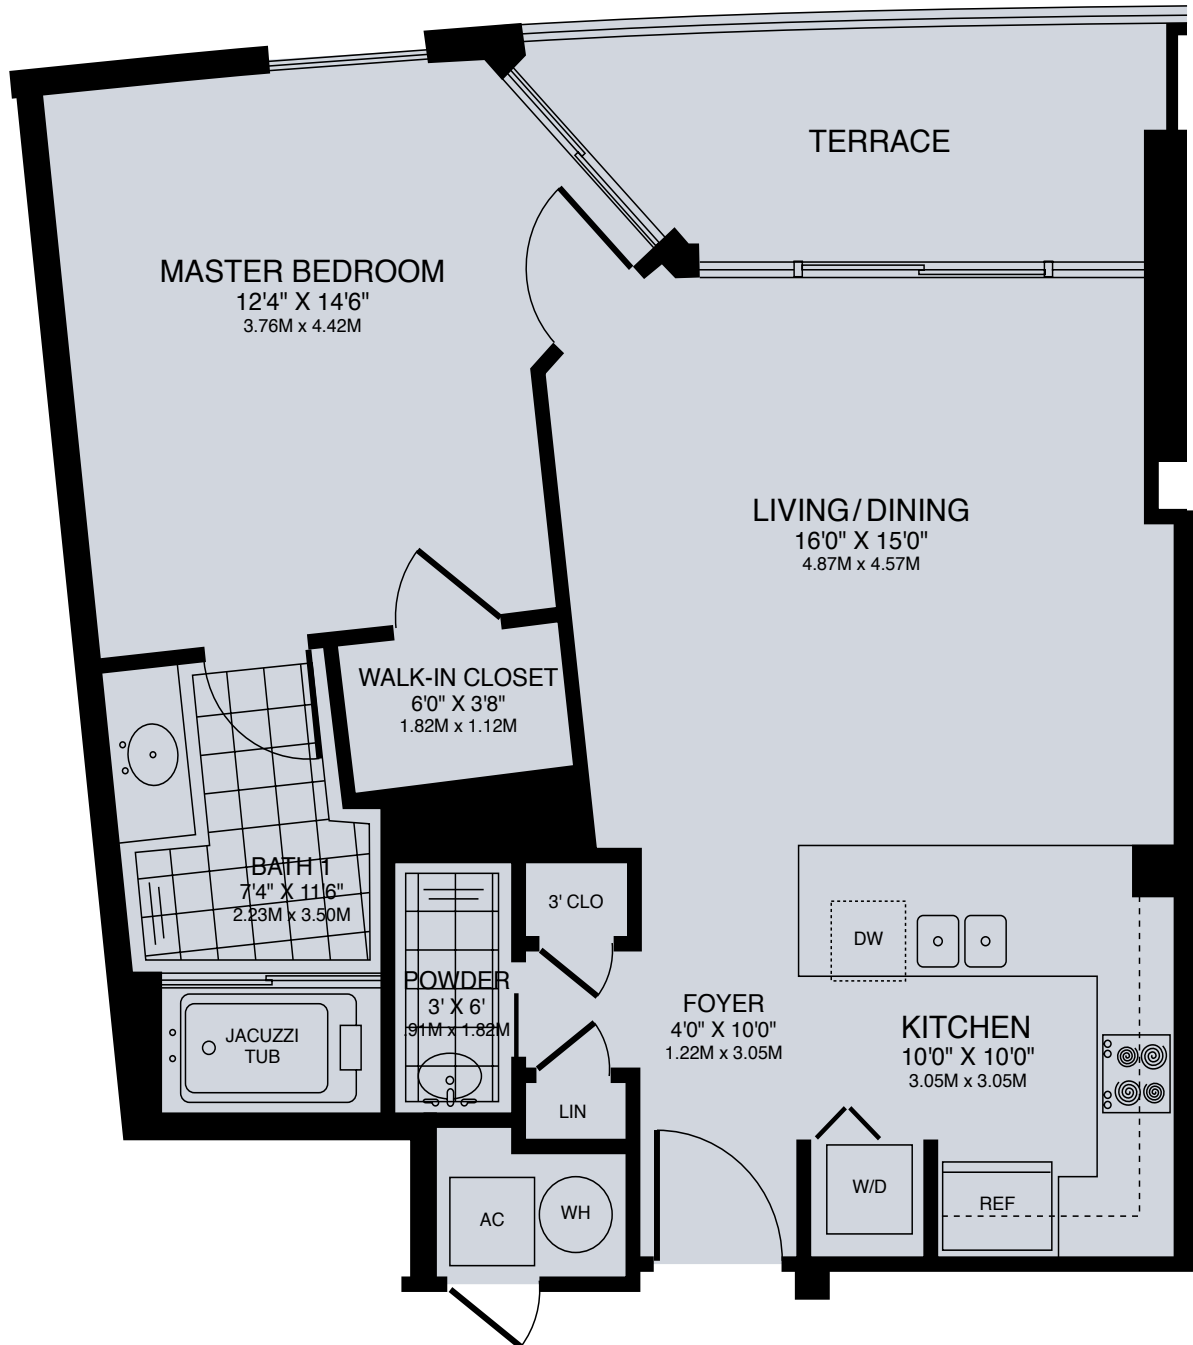

ONE BEDROOM HOME

One Bedroom Home

Enclosed Area	814 Sq. Ft.
Terrace Area	101 Sq. Ft.
Total Residence	915 Sq. Ft.